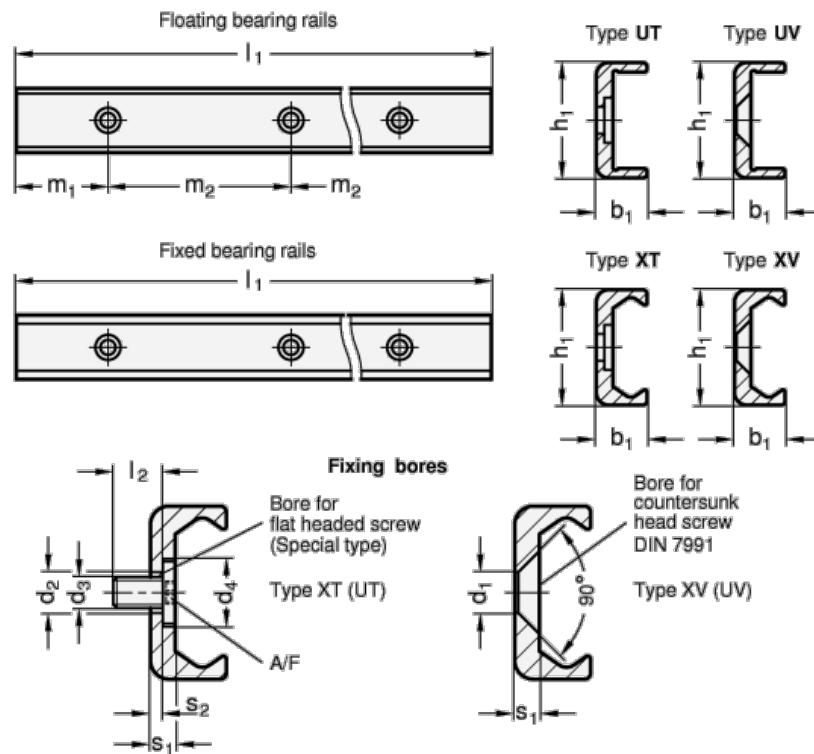

Article number: 2024222856040XT

Description: E+G Compact Profile GN 2422-28-560-40

Measures

A/F = T25	L2	= 10
b1 = 12.3	m1	= 40
d1 =	m2	= 80
d2 = 6.4	s1	= 4
d3 = M5	s2	= 2.2
d4 = 11	Weight in (g)	= 678
h1 = 28		
L1 = 560		